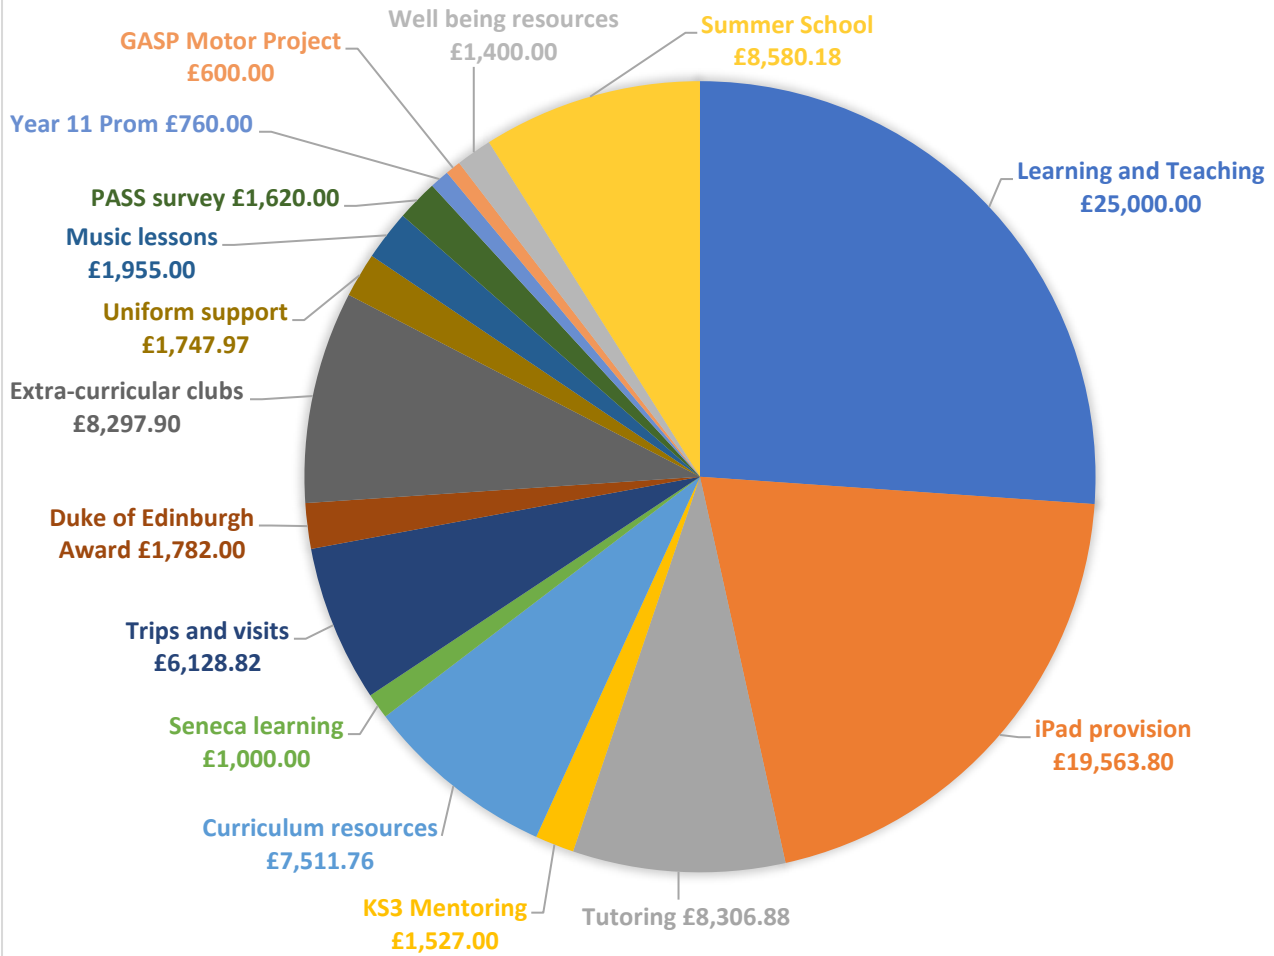

PUPIL PREMIUM EXPENDITURE BREAKDOWN 2021-22

RECOVERY PREMIUM EXPENDITURE BREAKDOWN 2021-22